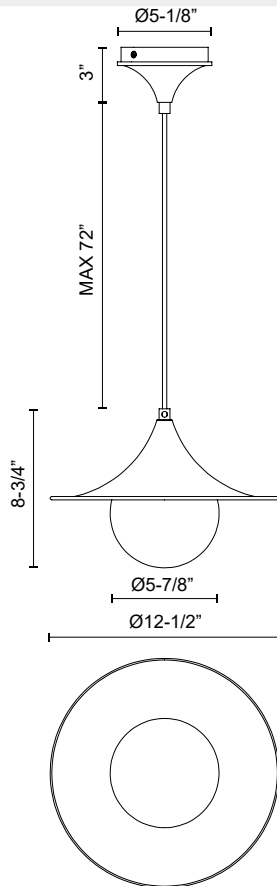

alora mood

P. 1.855.855.8926

CANADA: 19054 28TH Avenue Surrey - BC V3Z 6M3

USA: 3035 E. Lone Mountain Rd - Las Vegas, NV, 89081

FUJI PD525113

FIXTURE DIMENSIONS	D12-1/2" x H8-3/4"
LAMP TYPE	E26
MAX WATTAGE	60W
BULB QTY	1
BULBS INCLUDED	No
VOLTAGE	120V
GLASS DETAILS	Opal Glass
MATERIAL	Aluminum; Glass; Steel;
WIRE LENGTH	72"
MINIMUM HANG HEIGHT	14"
SLOPED CEILING ADAPTABLE	Yes
LOCATION	Dry
CANOPY DIMENSIONS	D5-1/8" x H3"
BRAND	Alora Mood

[D - Diameter, L - Length, W - Width, H - Height, E - Extension]

AVAILABLE FINISHES:

PD525113BGOP
Brushed
Gold/Opal Matte
Glass

PD525113MBOP
Matte Black/Opal
Matte Glass

*For complete warranty terms, please visit: www.aloralighting.com/warranty